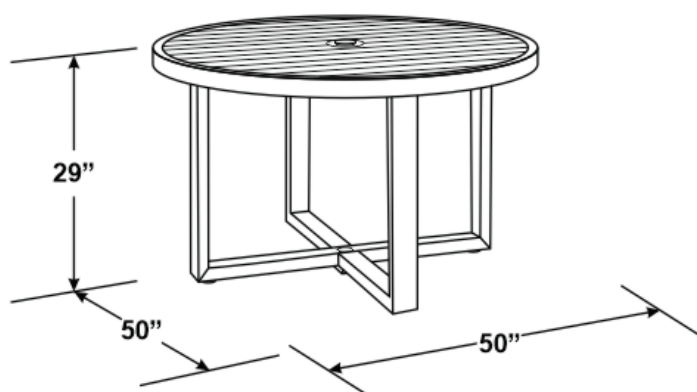

REDONDO 50" ROUND
DINING TABLE
SKU 3801-RDT50

SPECS

Width: 50"

Depth: 50"

Height: 29"

Weight: 47 lbs

- Fully welded, scratch-resistant powder-coated aluminum frame
- Adjustable Feet
- Commercial Quality Construction
- 1.75" Umbrella hole and cap included